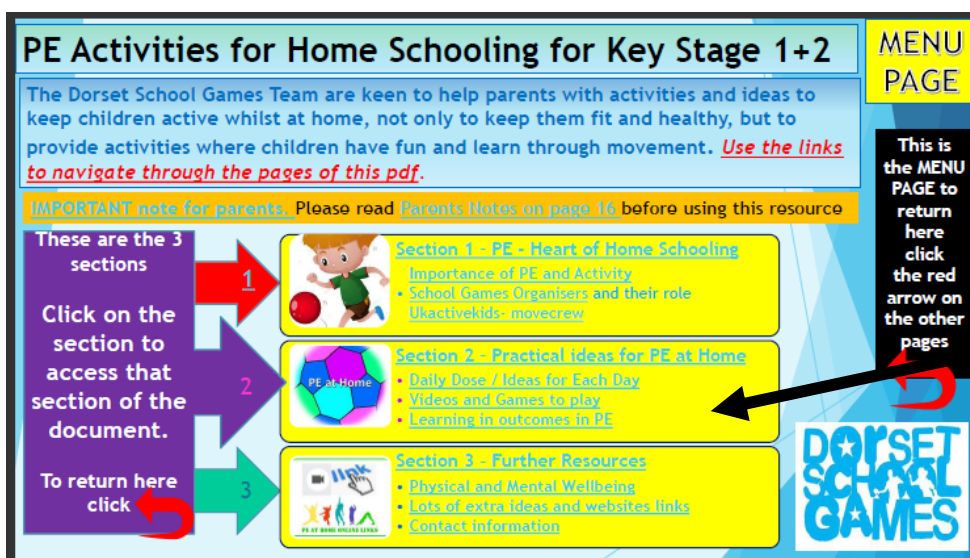

DORSET SCHOOL GAMES: DAILY ACTIVITY/PE LESSONS

- Log onto: <https://www.yourschoolgames.com/sgo/christchurch-and-the-purbecks/>
- You will see this 'home screen'

- This message will 'pop-up':

- Click 'open' and you will then get a page that looks like this:

- Have fun exploring the other areas/sections of the site too.